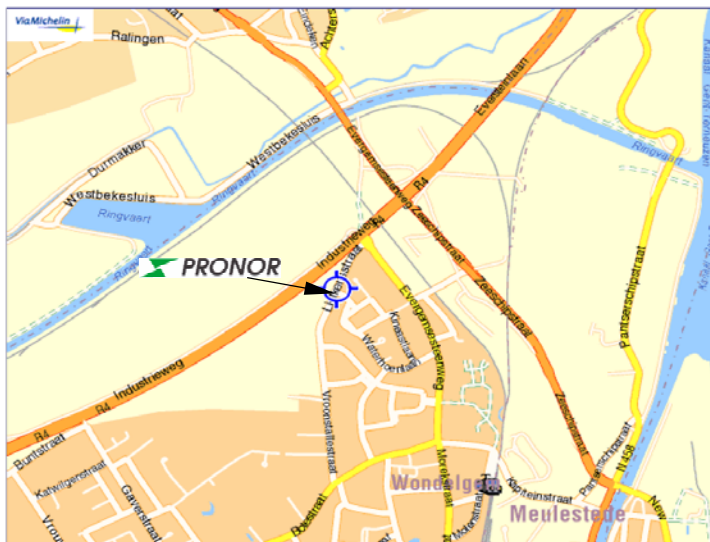

Date:

13-jul-2005

Subject: Routing to our offices in Ghent.

Please find routing as follows:

TIME (Min)

Coming from : - Luxemburg or Brussels take highway E-40 to **Oostende**.
- Paris or Rotterdam take highway E-17 to the highway crossing point near Gent and take the E-40 to **Oostende**.

- 1) Once on the E-40, go off at **exit 13**. 0"
- 3) Take direction "GENT WEST" , you will pass: 3"
 - One (1) traffic light
 - a rond point (drive straight ahead)
 - A bridge over the water.
- 4) Once you past the bridge, take immediately right and again right to the direction **R4 ZELZATE**. 1"
- 5) Drive on this road what is continuously along the water up to the first traffic light. (The light just before is a tram traffic light.) Go right and immediately again right. This is the Liefkensstraat. Drive 50 mtr, just over the road speed reducer you will see **PRONOR** at your right side. 5"

Have a nice trip.

Travel time starting from exit 13:

9 minutes

Scale: 200 m
Updated 13 July 2005